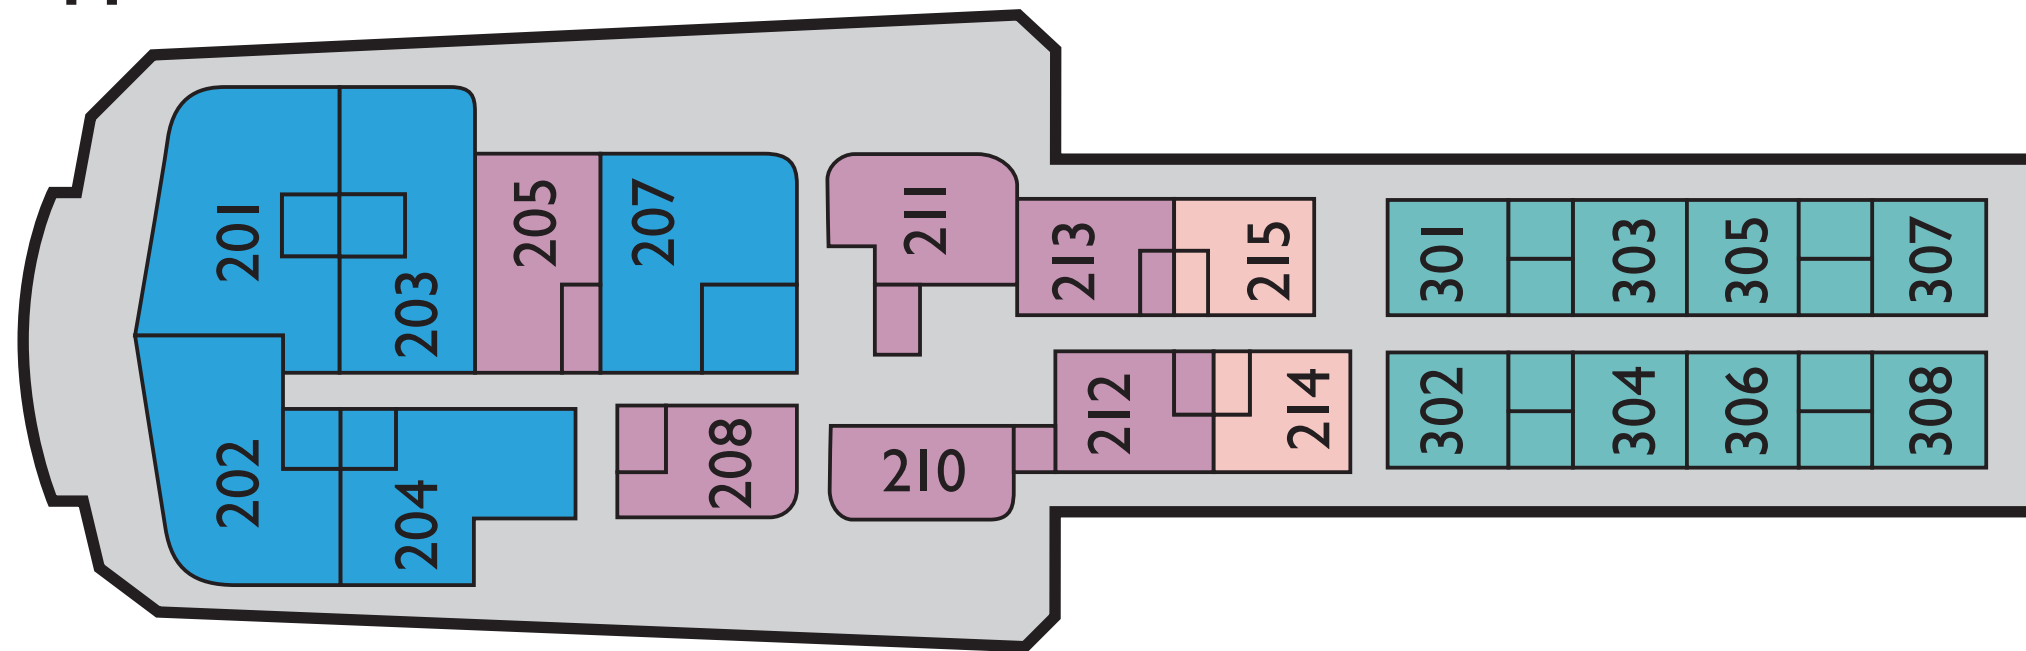

Bridge Deck H

Upper Deck G

- 5 Suites
- 6 Twin cabins with private facilities (cat. A)
- 2 Twin cabins with private facilities (cat. B)
- 8 Superior twin cabins with private facilities

Main Deck F

Deck E

- 12 Twin cabins with semi-private facilities (cat. B)

Lower Deck D

- 8 Twin cabins with semi-private facilities (cat. C)